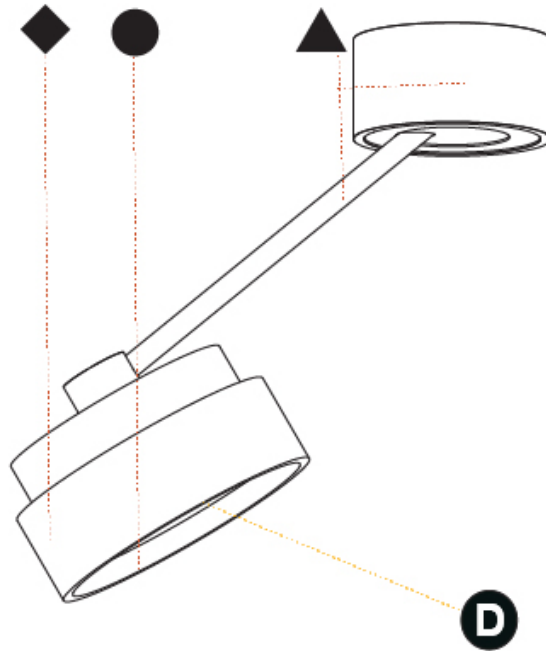

SIGN DIVA DANCER SUSPENSION

A300037-

PROJECT	_____
TYPE	_____
SPECIFIER	_____
QUANTITY	_____
DATE	_____

A