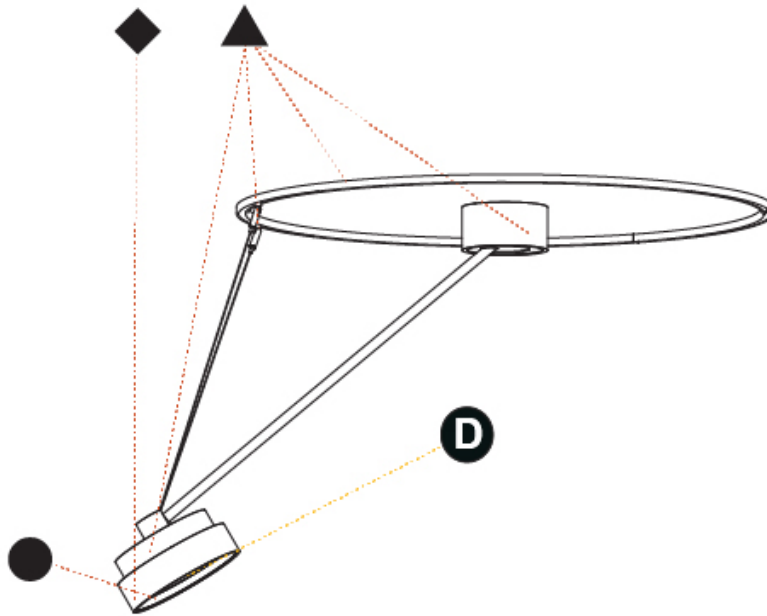

SIGN DIVA DANCER SUSPENSION

A30871-

PROJECT	_____
TYPE	_____
SPECIFIER	_____
QUANTITY	_____
DATE	_____