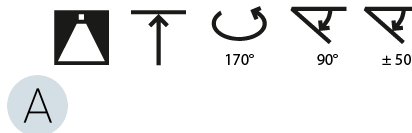

GENERAL

Series: Sign Diva Dancer
Subseries: Sign Diva Dancer Korona
Brand: Prolicht
Division: Architectural
Mounting Type: Suspension
Mounting Location: Ceiling
Subcategory: Pendant

PHYSICAL

Shape: Round
Diameter (mm): 850
Diameter (in): 33 7/16
Height (mm): 1620
Height (in): 63 3/4
Light Distribution: Adjustable / Direct
Weight (kg): 11.67
Weight (lbs): 25.67
Diffuser: PMMA - Opal / Micro-Prism / Sparkling Secret / Vintage Industrial
Fixture Finish: SSR / BKV / CWI / CRY / HAB / UFT / ITA / RUA / FTG / MYG / LOD / PUS / FRO / FUP / KIA / POP / BLS / SPG / MEY / GOH / GUM / CHC / COM / ABZ / JAG / OBR / MOS / ROR
Fixture Material: Extruded Aluminum / Steel

ELECTRICAL

Lamp Type: LED (Zhaga Standard)
Input Wattage (W): 96.8
Total Output Wattage (W): 76.8
Dimming: Tri-Mode (Non-Dimming and Phase Dimming (120Vac only) and 0-10V Dimming)
Driver Included: Yes
Driver Location: Integrated
Driver Type: Constant Current - Universal
Driver Class: Class 2
Input Voltage (V): 120 - 277
Constant Current (MA): 600

LED

Color Temperature (°K): 2700 / 3000 / 4000
Max. Delivered Lumen (lm): 11160 / 11388 / 11620
CRI: >90 CRI
Lamp Life (hrs): 50000

OPTICAL

Adjustability: Rotational Canopy 170°; Tilting Canopy ±50°; Tilting Head ±90°

RATINGS AND CERTIFICATIONS

Certified By: Certified for North American Standards
IP rating: IP20